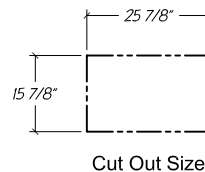

### Specifications :

- Top : Top construction of 18 GA stainless steel
- Opening : (1) die-stamped 10 3/8" x 20 5/8" opening fitted with insulated split-hinged lid
- Interior : Freezer compartment interior is 11" x 21 1/4" x 13 3/4" high 22 GA stainless steel, Sides wrapped with refrigeration lines
- Insulation : Bottom and sides insulated with high-density closed cell polyurethane
- Condensing Unit : Mounted below freezer compartment on 14 GA galvanized steel frame, 1/4-HP 115v/60Hz/1Ph (6 amp) compressor with 8 foot cord & 5-15-R plug

Notes: i. Optional louvered panel add \$ 257 list (13 5/8" x 19 5/8")