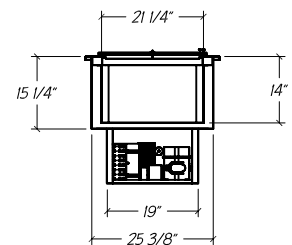

### Specifications :

- Top : Top construction of 18 GA stainless steel
- Opening : (1) die-stamped 10 3/8" x 20 5/8" opening fitted with insulated split-hinged lid
- Interior : Freezer compartment interior is 11" x 21 1/4" x 13 3/4" high 22 GA stainless steel, Sides wrapped with refrigeration lines
- Insulation : Bottom and sides insulated with high-density closed cell polyurethane
- Condensing Unit : Mounted below freezer compartment on 14 GA galvanized steel frame, 1/4-HP 115v/60Hz/1Ph (6 amp) compressor with 8 foot cord & 5-15-R plug

Notes: i. Optional louvered panel add \$ 257 list (13 5/8" x 19 5/8")