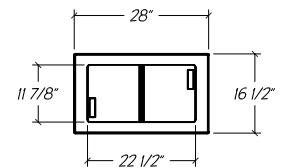

### Specifications :

- Top : Top construction of 18 GA stainless steel
- Opening : (1) die-stamped 10 3/8" x 20 5/8" opening fitted with insulated split-hinged lid
- Interior : Freezer compartment interior is 11" x 21 1/4" x 13 3/4" high 22 GA stainless steel, Sides wrapped with refrigeration lines
- Insulation : Bottom and sides insulated with high-density closed cell polyurethane
- Condensing Unit : Mounted below freezer compartment on 14 GA galvanized steel frame, 1/4-HP 115v/60Hz/1Ph (6 amp) compressor with 8 foot cord & 5-15-R plug

Notes: i. Optional louvered panel add \$ 257 list (13 5/8" x 19 5/8")