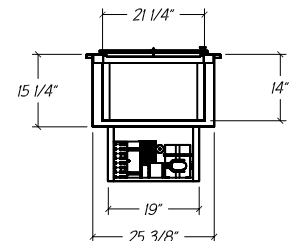

Specifications :

- Top : Top construction of 18 GA stainless steel
- Opening : (2) die-stamped 10 3/8" x 20 5/8" openings fitted with insulated split-hinged lids
- Interior : Freezer compartment interior is 23 1/2" x 21 1/4" x 13 3/4" high 22 GA stainless steel, Sides wrapped with refrigeration lines
- Insulation : Bottom and sides insulated with high-density closed cell polyurethane
- Condensing Unit : Mounted below freezer compartment on 14 GA galvanized steel frame, 1/4-HP 115v/60Hz/1Ph (6 amp) compressor with 8 foot cord & 5-15-R plug

Notes: i. Optional louvered panel add \$ 257 list (13 5/8" x 19 5/8")