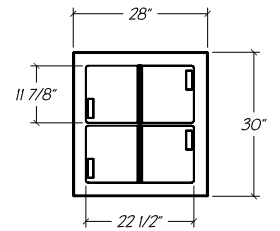

Specifications :

- Top : Top construction of 18 GA stainless steel
- Opening : (2) die-stamped 10 3/8" x 20 5/8" openings fitted with insulated split-hinged lids
- Interior : Freezer compartment interior is 23 1/2" x 21 1/4" x 13 3/4" high 22 GA stainless steel, Sides wrapped with refrigeration lines
- Insulation : Bottom and sides insulated with high-density closed cell polyurethane
- Condensing Unit : Mounted below freezer compartment on 14 GA galvanized steel frame, 1/4-HP 115v/60Hz/1Ph (6 amp) compressor with 8 foot cord & 5-15-R plug

Notes: i. Optional louvered panel add \$ 257 list (13 5/8" x 19 5/8")