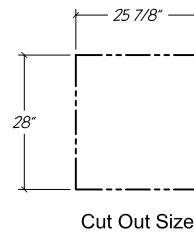

Specifications :

- Top : Top construction of 18 GA stainless steel
- Opening : (2) die-stamped 10 3/8" x 20 5/8" openings fitted with insulated split-hinged lids
- Interior : Freezer compartment interior is 23 1/2" x 21 1/4" x 13 3/4" high 22 GA stainless steel, Sides wrapped with refrigeration lines
- Insulation : Bottom and sides insulated with high-density closed cell polyurethane
- Condensing Unit : Mounted below freezer compartment on 14 GA galvanized steel frame, 1/4-HP 115v/60Hz/1Ph (6 amp) compressor with 8 foot cord & 5-15-R plug

Notes: i. Optional louvered panel add \$ 257 list (13 5/8" x 19 5/8")